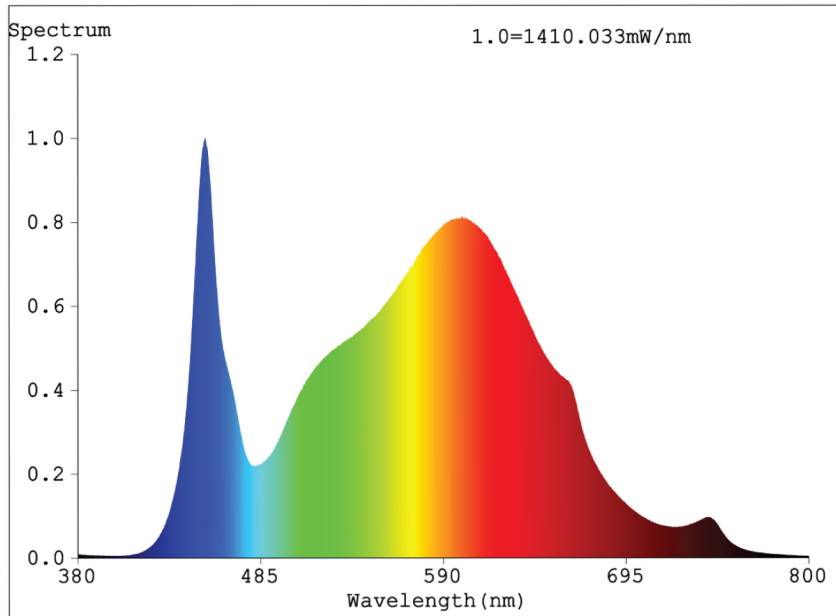

### Vertical LED Grow Lights

Dimmable

PPF	855 $\mu\text{Mol/s}$ (@277V)	Dimming	10%
LED Efficacy	2.65 $\mu\text{Mol/J}$ (@277V)	Lens angle	120°
Input power	320W	CRI	90
Input voltage	AC 120 - 277V, PF>.98	L90	50,000 hours
Fixture dimensions	42L x 36W x 3.7H in	Power supply rating	100,000 hours
Weight	22.5 lbs	Certifications	DLC, ETL, IP66
Thermal management	Passive	Mounting	Universal Hanging