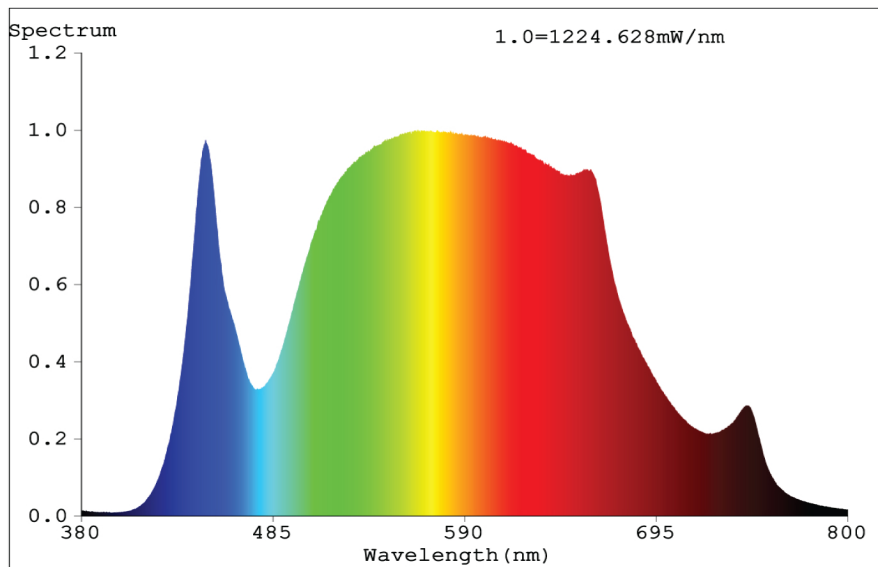

FLARE 200

Vertical LED Grow Lights
Dimmable with Daisy Chain Feature

PPF	502 $\mu\text{Mol/s}$ (@277V)	Dimming	10%
LED Efficacy	2.53 $\mu\text{Mol/J}$ (@277V)	Lens angle	120°
Input power	200W	Installation height	more than 12 inches
Input voltage	AC 100 - 277V, PF>.92	L90	50,000 hours
Fixture dimensions	13.3L x 12.1W x 5.6H in	Power supply rating	100,000 hours
Weight	13.9 lbs	Certifications	DLC, ETL, IP66
Thermal management	Passive	Mounting	Universal Hanging
Light source	5054	Warranty	5 Years