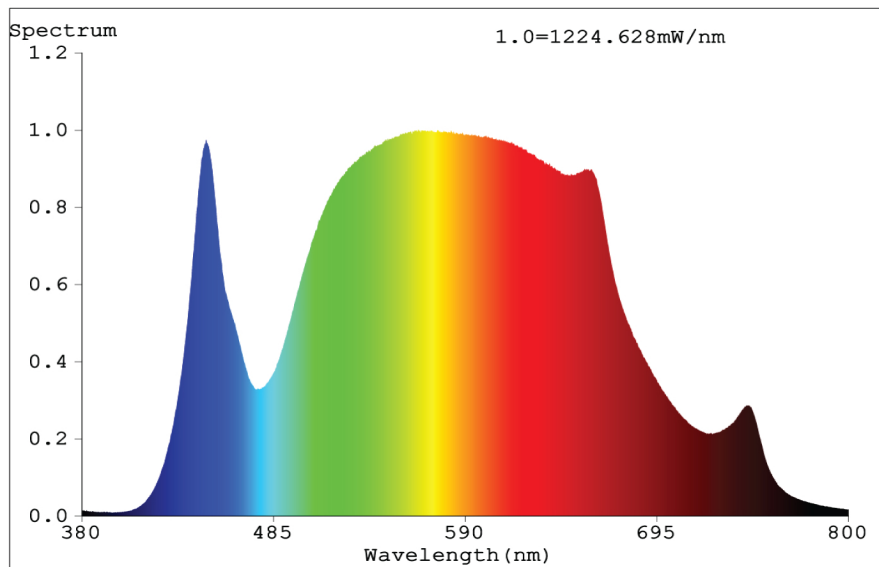

FLARE 400

Vertical LED Grow Lights

Dimmable with Daisy Chain Feature

PPF	1023 $\mu\text{Mol/s}$ (@277V)	Dimming	10%
LED Efficacy	2.55 $\mu\text{Mol/J}$ (@277V)	Lens angle	120°
Input power	400W	Installation height	more than 12 inches
Input voltage	AC 100 - 277V, PF>.97	L90	50,000 hours
Fixture dimensions	23.3L x 13.3W x 5.6H in	Power supply rating	100,000 hours
Weight	24.5 lbs	Certifications	DLC, ETL, IP66
Thermal management	Passive	Mounting	Universal Hanging
Light source	5054	Warranty	5 Years